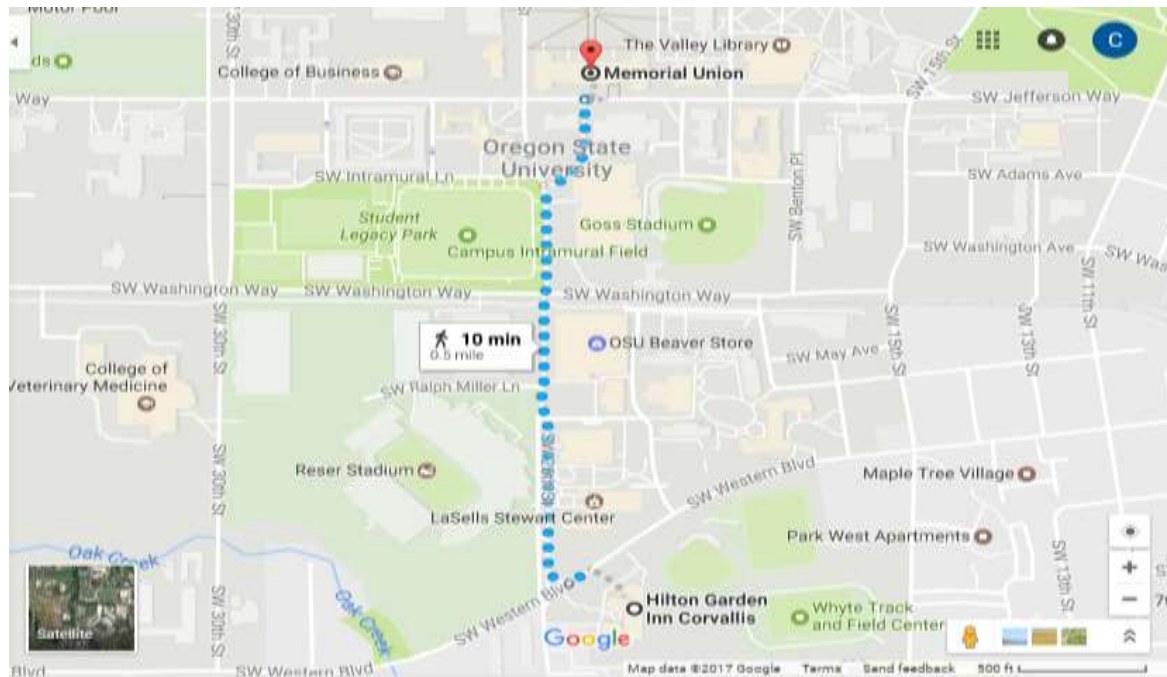

Transportation

- Walking: the Hilton Garden Inn is just across Western Blvd from Campus. It is a 0.5 mile walk from the hotel to the Memorial Union, where the majority of the site visit meetings will take place.

- The Beaver Bus shuttle stops just in front of the hotel and drops off just outside the Memorial Union.
- The Hut Shuttle offers service between the Portland airport and the Hilton Garden Inn. Parking is free for guests at the hotel. Guest permit parking is available on campus.